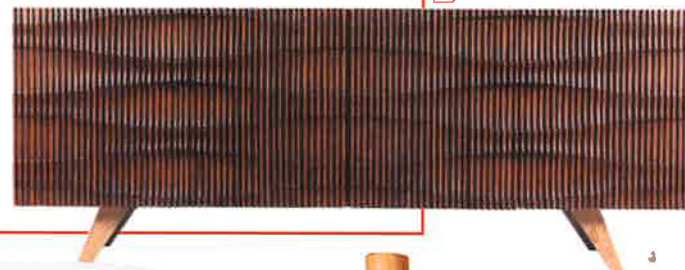

## from the forest

In the mood for wood

1. Carleton Varney's Carlyle desk in rosewood veneer by Kindel Furniture, kindelfurniture.com. **circle 527**
2. Europa console table in maple and stainless steel with glass top by Peter Harrison, peterharrison.com. **circle 528**
3. Lang Architecture's Hudson Woods credenza in black walnut with brass pulls and soapstone top by Samuel Moyer, samuelmoyerfurniture.com. **circle 529**
4. Martin Eduard Goebel's Barolo table in cherry by Goebel & Co. Furniture, goebelfurniture.com. **circle 530**
5. Flúida buffet in *catuaba* or *jequitiba* by Florense, florense.com. **circle 531**
6. Marcel Wanders's Woody portable table in oak by Moooi, moooi.com. **circle 532**
7. Aloha side table in walnut and powder-coated metal by Bellini Modern Living, bellinimodernliving.com. **circle 533**
8. Michael Dreeben's Sine Wave console in walnut by Wooda, wooda.co. **circle 534**
9. Steel Cortado coffee table in walnut and powder-coated steel by Harkavy Furniture, harkavyfurniture.com. **circle 535**
10. Jacob Marks's Piedmont Round dining table in white oak with steel base by Skram Furniture, skramfurniture.com. **circle 536** ➤